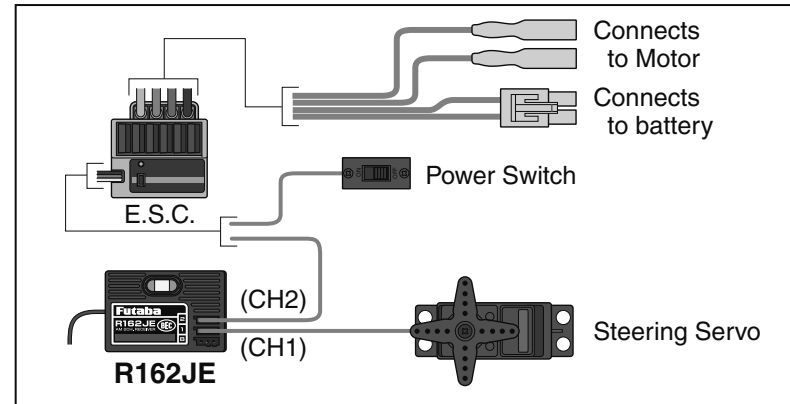

Futaba[®] R162JE

*Small size, Light weight
2-Channel AM Receiver w/BEC*

Futaba R162JE 2-Channel AM receiver with BEC is packed in this set.

*Specifications are subject to change without prior notice.

R162JE RATINGS

- Receiving frequency:
(Refer to the package.)
- Intermediate freq.: 455kHz
- Power supply:
4.8-8.4V(Built-in BEC)
- Current drain: Approx. 6mA
- Size: 28.6x42.9x15.3mm
(1.13x1.69x0.60in.)
- Weight: 14g (0.49oz.)

Receiver and Servo Connections for EP car

Receiver and Servo Connections for GP car