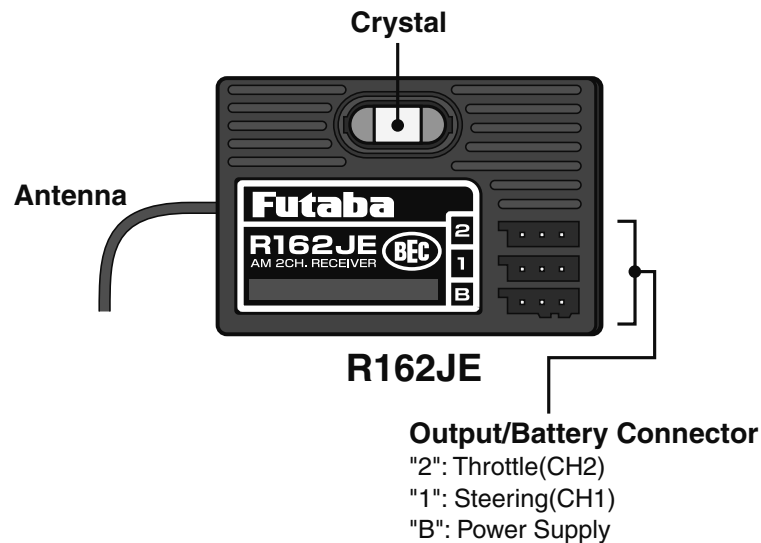

Futaba[®] R162JE

*Small size, Light weight
2-Channel AM Receiver w/BEC*

Futaba R162JE 2-Channel AM receiver with BEC is packed in this set.

*Specifications are subject to change without prior notice.

R162JE RATINGS

- Receiving frequency:
(Refer to the package.)
- Intermediate freq.: 455kHz
- Power supply:
4.8-8.4V(Built-in BEC)
- Current drain: Approx. 6mA
- Size: 28.6x42.9x15.3mm
(1.13x1.69x0.60in.)
- Weight: 14g (0.49oz.)

Receiver and Servo Connections for EP car

Receiver and Servo Connections for GP car