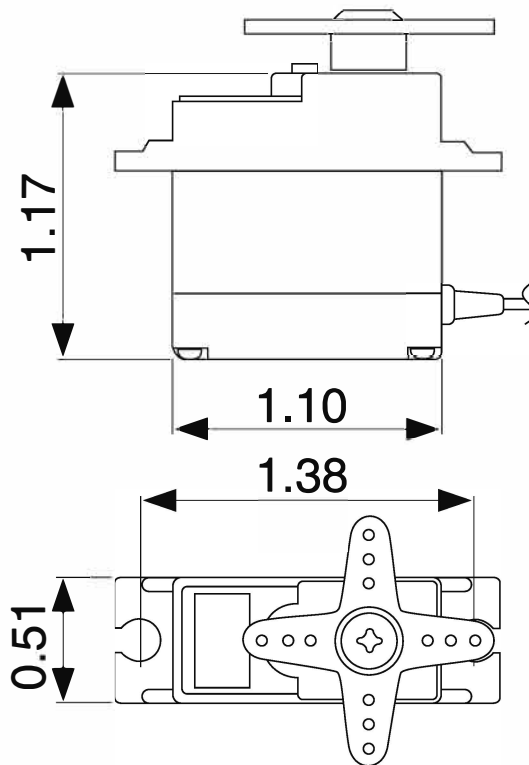

## Metal Gear Micro Servo

- **SPEED**  
0.25 sec/60° at 4.8V
- **TORQUE**  
51.4 oz·in at 4.8V
- **SIZE**  
1.10 x 0.51 x 1.17 in.
- **WEIGHT**  
0.74 oz.

(Unit: in.)

FUTABA CORPORATION