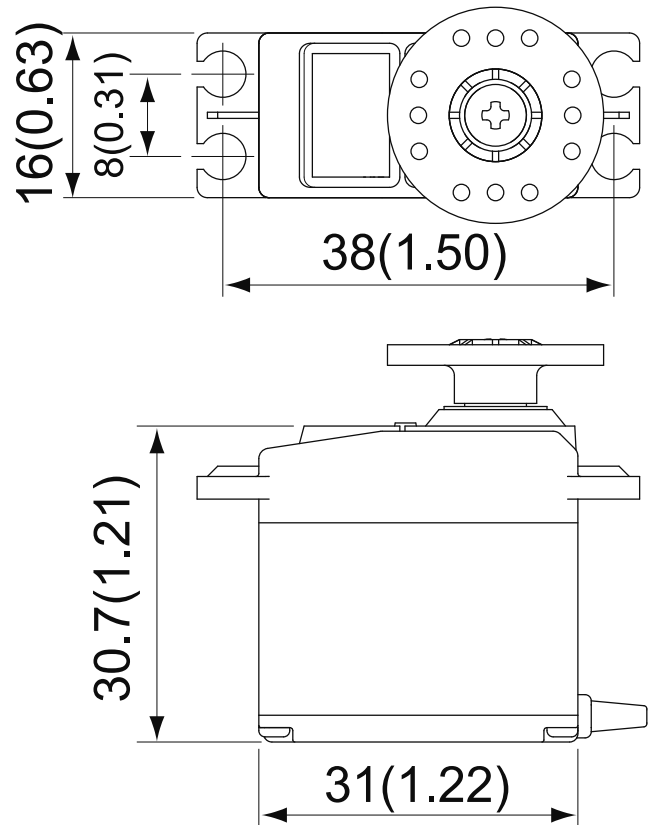

S3016

Metal Gear Mini Servo

● SPEED

0.20sec/60° at 6.0V

● TORQUE

4.2kgf·cm at 6.0V
(58.3ozf·in at 6.0V)

● SIZE

31x16x30.7 mm
(1.22x0.63x1.21 in)

● WEIGHT

34g(1.20 oz)

Unit:mm(in)